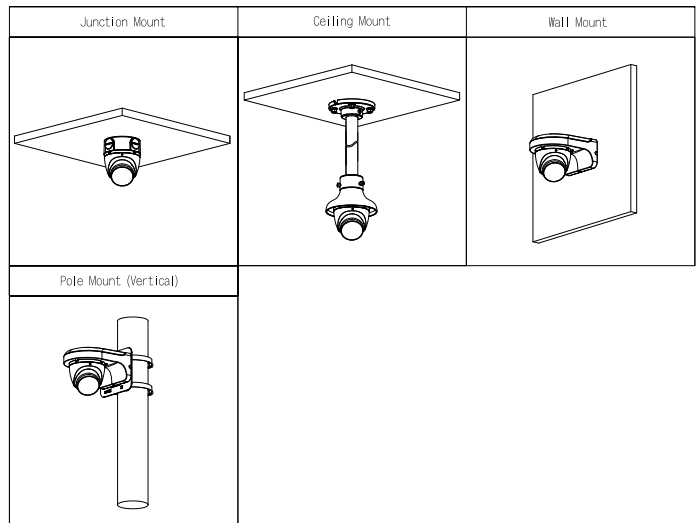

Ordering Information		
Type	Part Number	Description
4K Camera	DH-HAC-HD-W1809TLM-A-LED	4K Full-Color HDCVI Eyeball Camera, PAL
	DH-HAC-HD-W1809TLMN-A-LED	4K Full-Color HDCVI Eyeball Camera, NTSC
Accessories (Optional)	PFA13A-E	Junction box
	PFB205W	Wall Mount Bracket
	PFA152-E	Pole Mount Bracket
	PFA106	Ceiling Mount Bracket
	PFB220C	Ceiling Mount Bracket of Mini Dome & Eyeball Camera
	PFM800-4K	Passive HDCVI Balun
	PFM321D	12V 1A Power Adapter
	PFM904	Integrated Mount Tester

Dimensions (mm[inch])