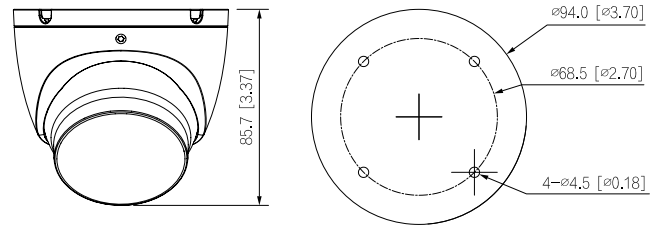

Accessories

Optional: