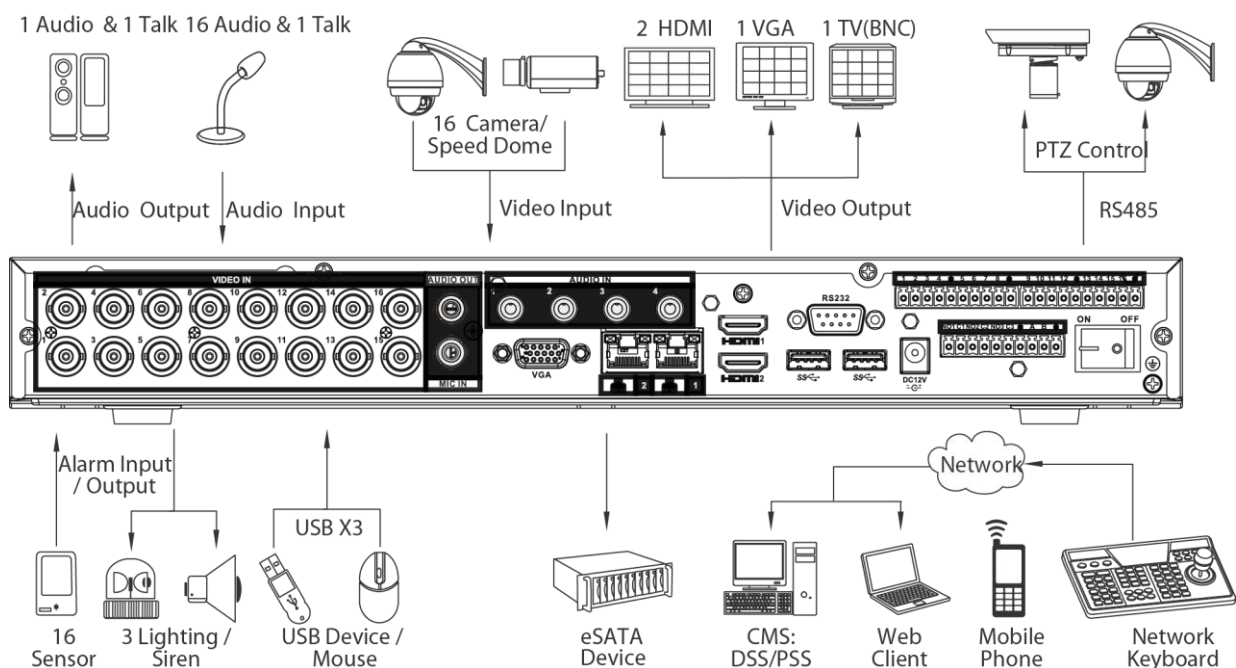

DH-HCVR8208/8216A-S3

	Digital zoom
Backup Mode	USB Device/Internal SATA burner/Network
Network	
Ethernet	2 Gigabit ports
Network Functions	HTTP, IPv4/IPv6, TCP/IP, UPNP, RTSP, UDP, SMTP, NTP, DHCP, DNS, PPPOE, DDNS, FTP, IP Filter, SNMP, P2P
Max. User Access	128 users
Smart Phone	iPhone, iPad, Android, Windows Phone
Storage	
Internal HDD	2 SATA ports, up to 16TB, 1 eSATA
Auxiliary Interface	
USB Interface	3 ports (2 Rear USB3.0, 1 Front USB2.0)
RS485	1 port, For PTZ control
General	
Power Supply	DC12V/5A,50/60Hz
Power Consumption	≤35W(without HDD)
Working Environment	-10°C ~ +55°C / 10%~90%RH / 86~106kpa
Dimension(W×D×H)	1U, 375mm×285mm×55mm
Weight	2.35KG(without HDD)

System Connection

Take HCVR8216A-S3 as an example

Dahua Technology Co., Ltd.

1199' BinAn Road, Binjiang District, Hangzhou, China

Tel: +86-571-87688883

Fax: +86-571-87688815

Email: overseas@dahuatech.com

www.dahuatech.com

*Design and specifications are subject to change without notice.

© 2015 Dahua Technology Co., Ltd.