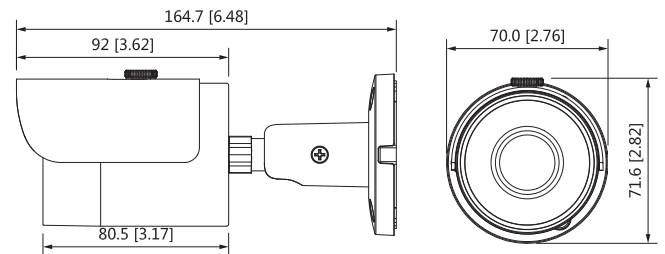

Dimensions (mm[inch])

Ordering Information		
Type	Part Number	Description
4MP Camera	DH-IPC-HFW1431SP-S4	4MP Entry IR Fixed-focal Bullet Network Camera,PAL
	DH-IPC-HFW1431SN-S4	4MP Entry IR Fixed-focal Bullet Network Camera,NTSC
Accessories (optional)	PFA134	Junction Box
	PFA152-E	Pole Mount
	PFM321D	12V DC 1A Power Adapter
	LR1002-1ET/1EC	Single-port Long Reach Ethernet over Coax Extender
	PFM900-E	Integrated Mount Tester

Accessories

Optional: