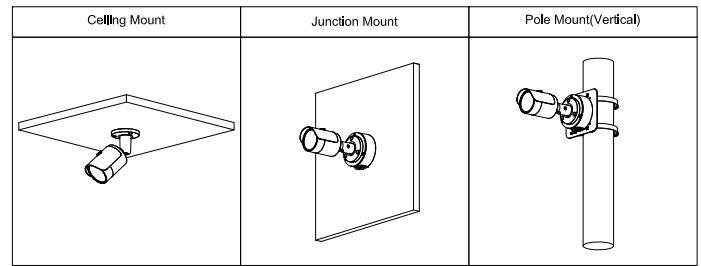

Structure	
Casing	Metal
Dimensions	164.6 mm × Φ70 mm (6.6" × Φ2.8")
Net Weight	0.40 kg (0.9 lb)
Gross Weight	0.51 kg (1.1 lb)