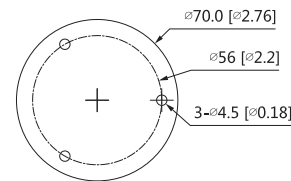

Dimensions (mm[inch])

Ordering Information		
Type	Part Number	Description
4MP Camera	DH-IPC-HFW1431SP-S4	4MP Entry IR Fixed-focal Bullet Network Camera,PAL
	DH-IPC-HFW1431SN-S4	4MP Entry IR Fixed-focal Bullet Network Camera,NTSC
Accessories (optional)	PFA134	Junction Box
	PFA152-E	Pole Mount
	PFM321D	12V DC 1A Power Adapter
	LR1002-1ET/1EC	Single-port Long Reach Ethernet over Coax Extender
	PFM900-E	Integrated Mount Tester

Accessories

Optional: